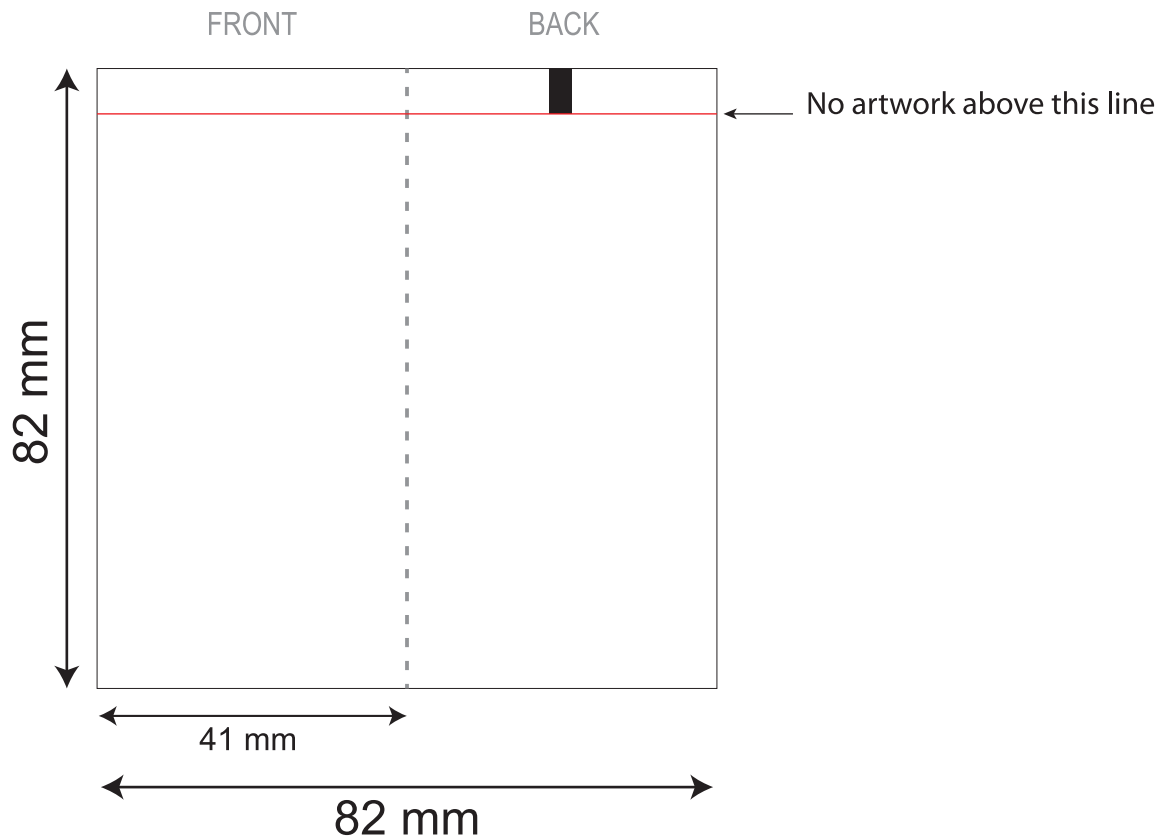

1 oz. TUBE DIRECTIONS and TEMPLATE

Print-ready PDF must be 82 x 82 mm, and be free of all reference information, guides and outlines included in this template.

For legibility, all important text and graphics should be kept a minimum of 2mm away from edges.

81 mm