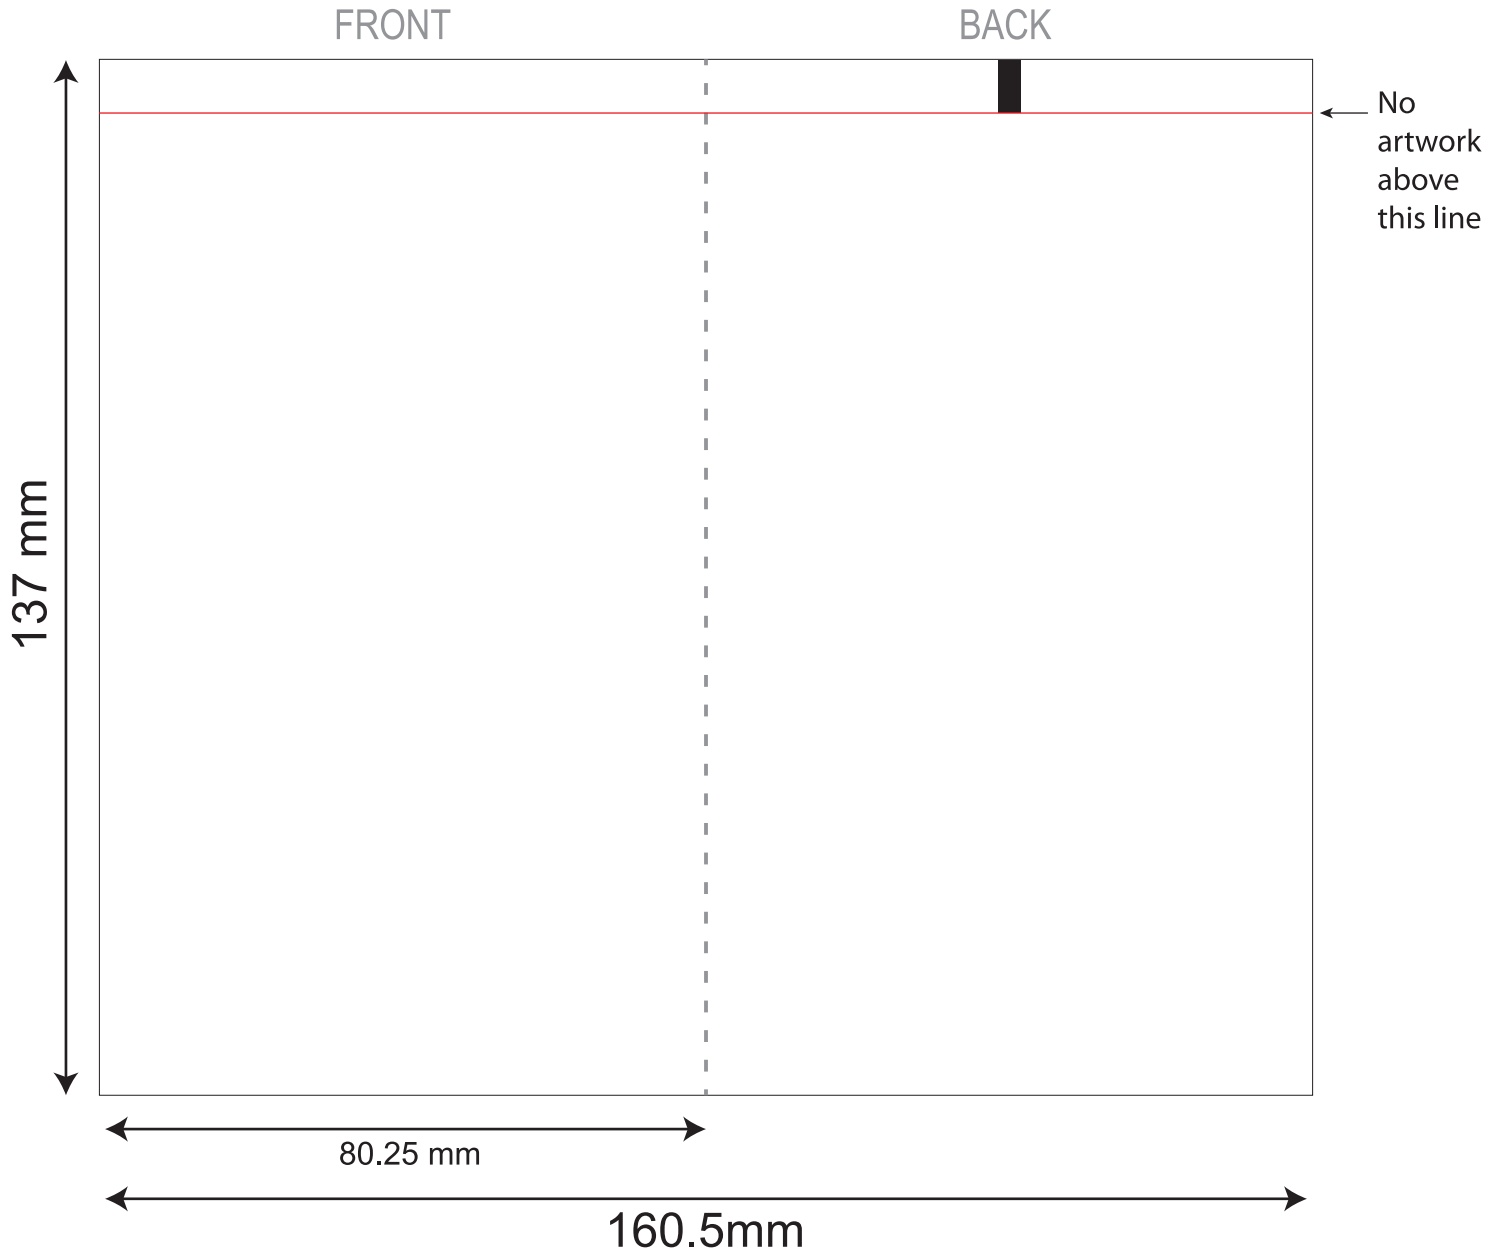

## 6 oz. TUBE DIRECTIONS and TEMPLATE

**Print-ready PDF must be 160.5 x 137 mm**, and be free of all reference information, guides and outlines included in this template.

For legibility, all important text and graphics should be kept a minimum of 2mm away from edges.

159 mm