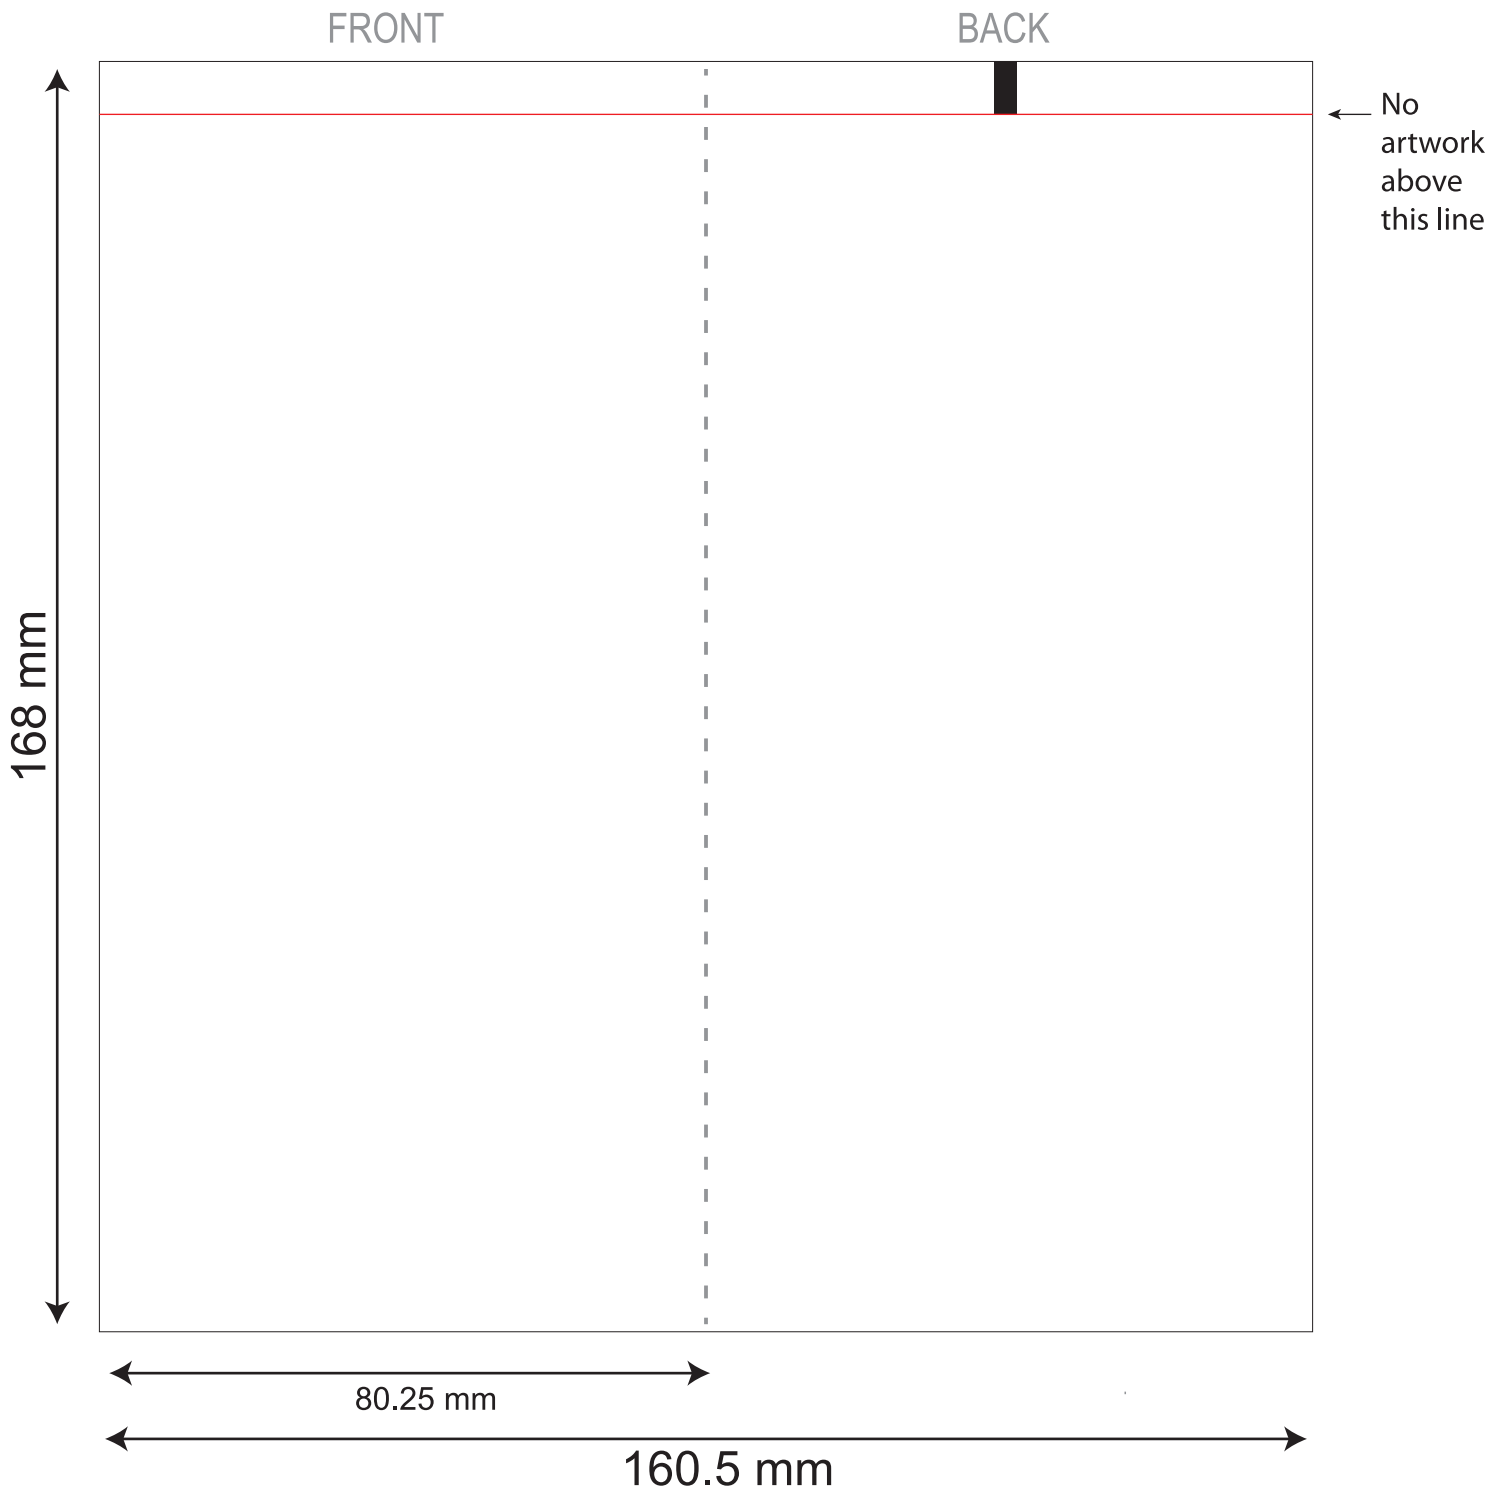

8 oz. TUBE DIRECTIONS and TEMPLATE

Print-ready PDF must be 160.5 x 168 mm, and be free of all reference information, guides and outlines included in this template.

For legibility, all important text and graphics should be kept a minimum of 2mm away from edges.

159 mm